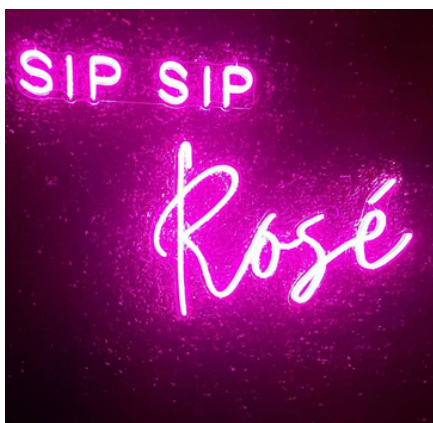

PRODUCT CODE: #TBA

SIP SIP ROSE NEON

Hot Pink

Qty 1 // 1m x 1m - Neons hang individually

$40.00ea