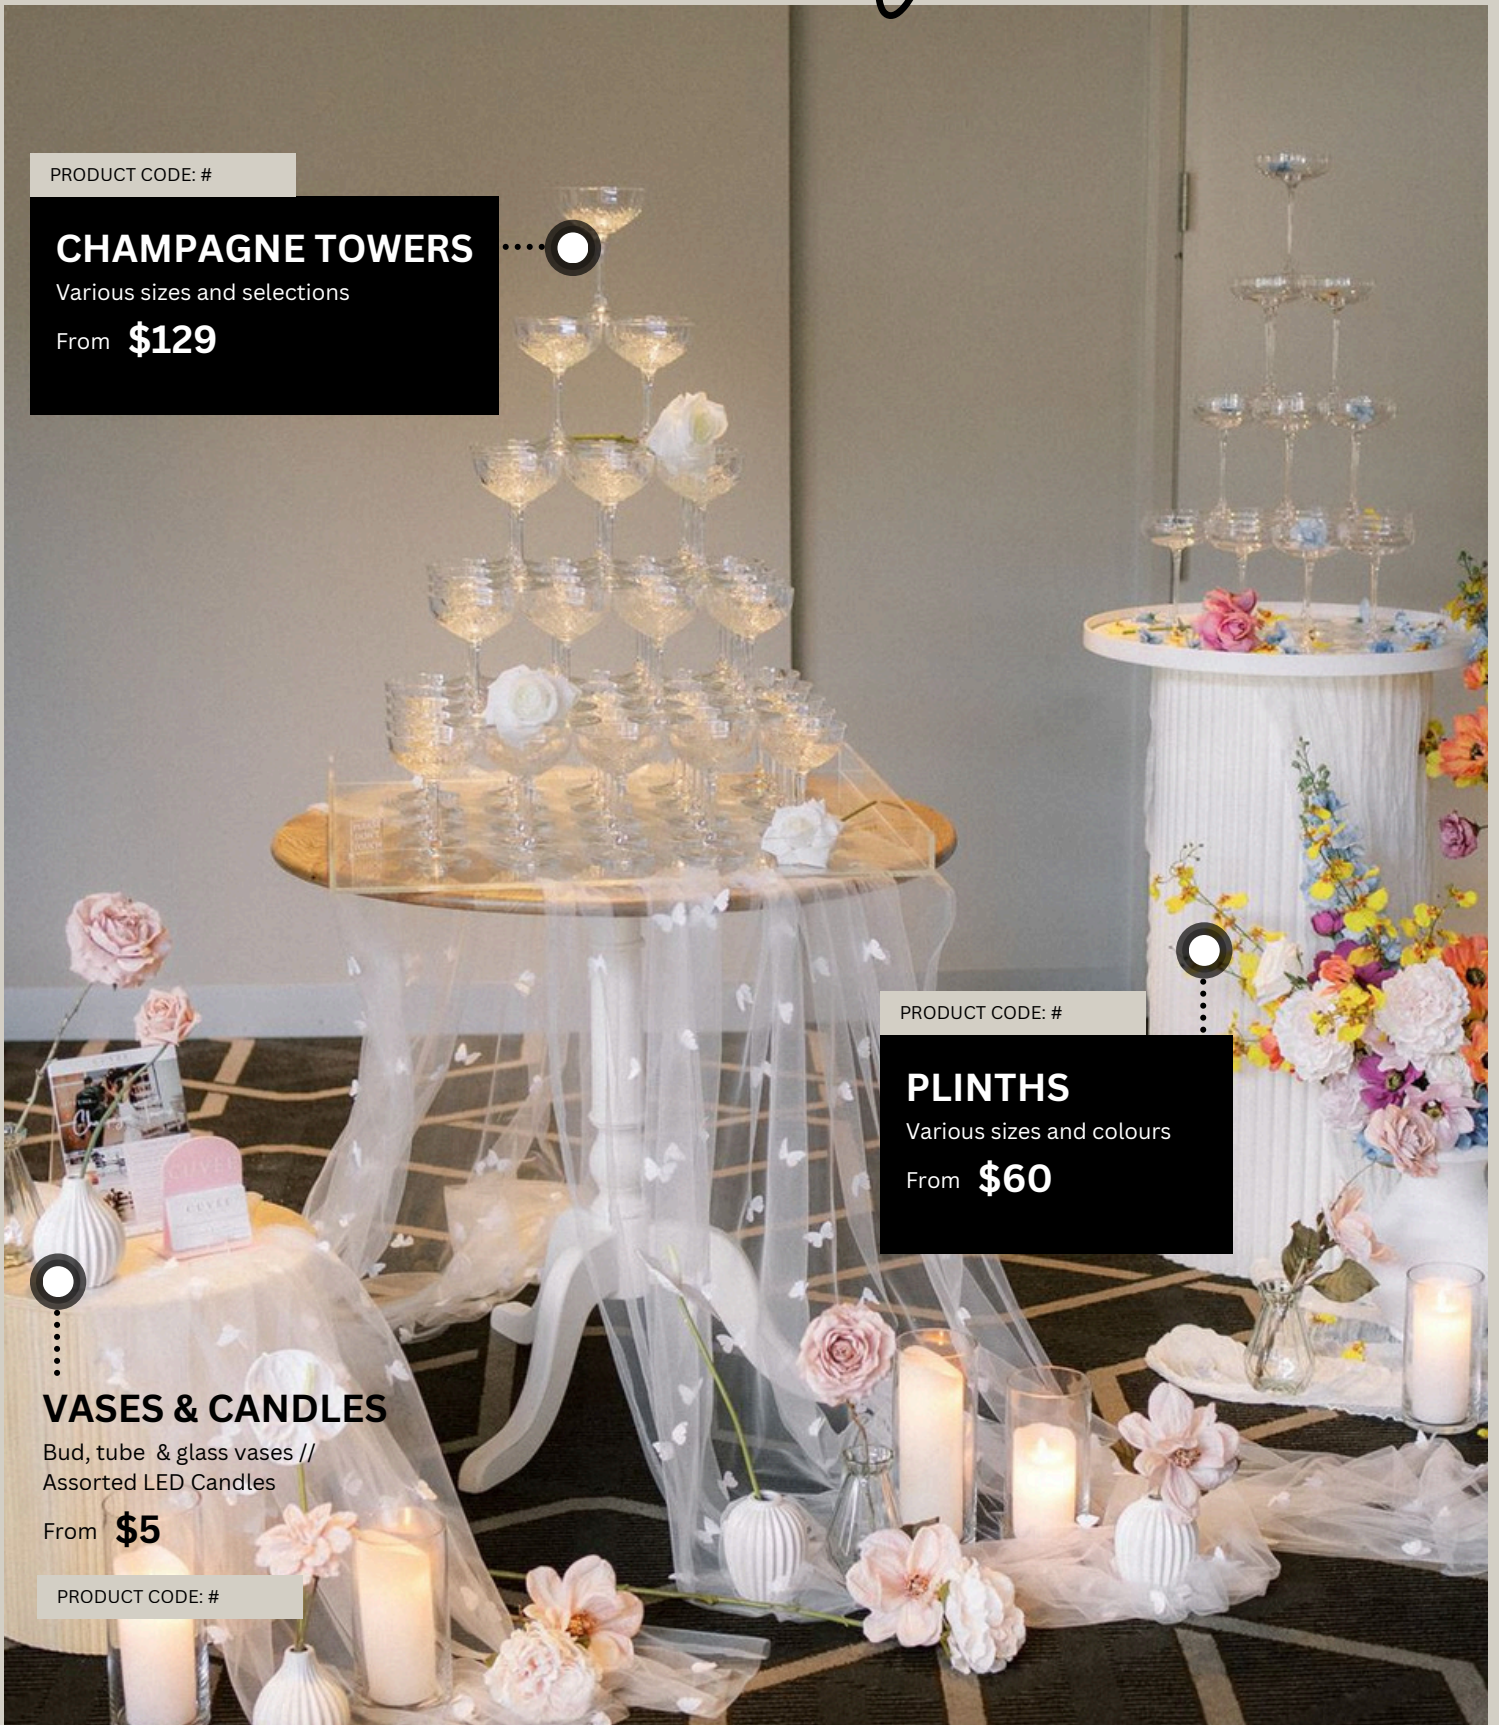

The Wedding Edit

PRODUCT CODE: #

CHAMPAGNE TOWERS

Various sizes and selections

From **$129**

PRODUCT CODE: #

PLINTHS

Various sizes and colours

From **$60**

VASES & CANDLES

Bud, tube & glass vases //
Assorted LED Candles

From **$5**

PRODUCT CODE: #