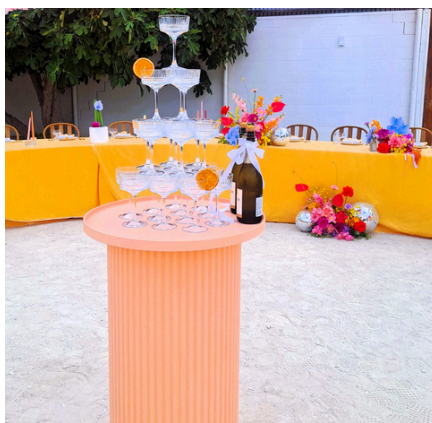

PRODUCT CODE: #TBA

RIPPLE TABLE - PEACH

Cake & Champagne - Indoor/Alfresco

Qty 1 // 60cmD x 90cmH

$100.00ea