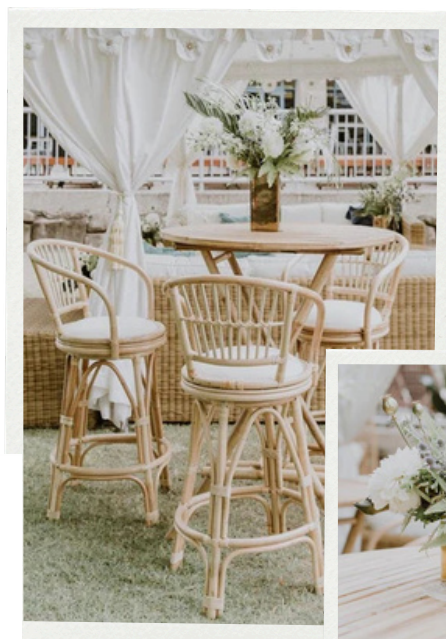

PRODUCT CODE: #TBA

WHITE 6 SEATER

Qty 2 // 140cm x 60cm

$60.00